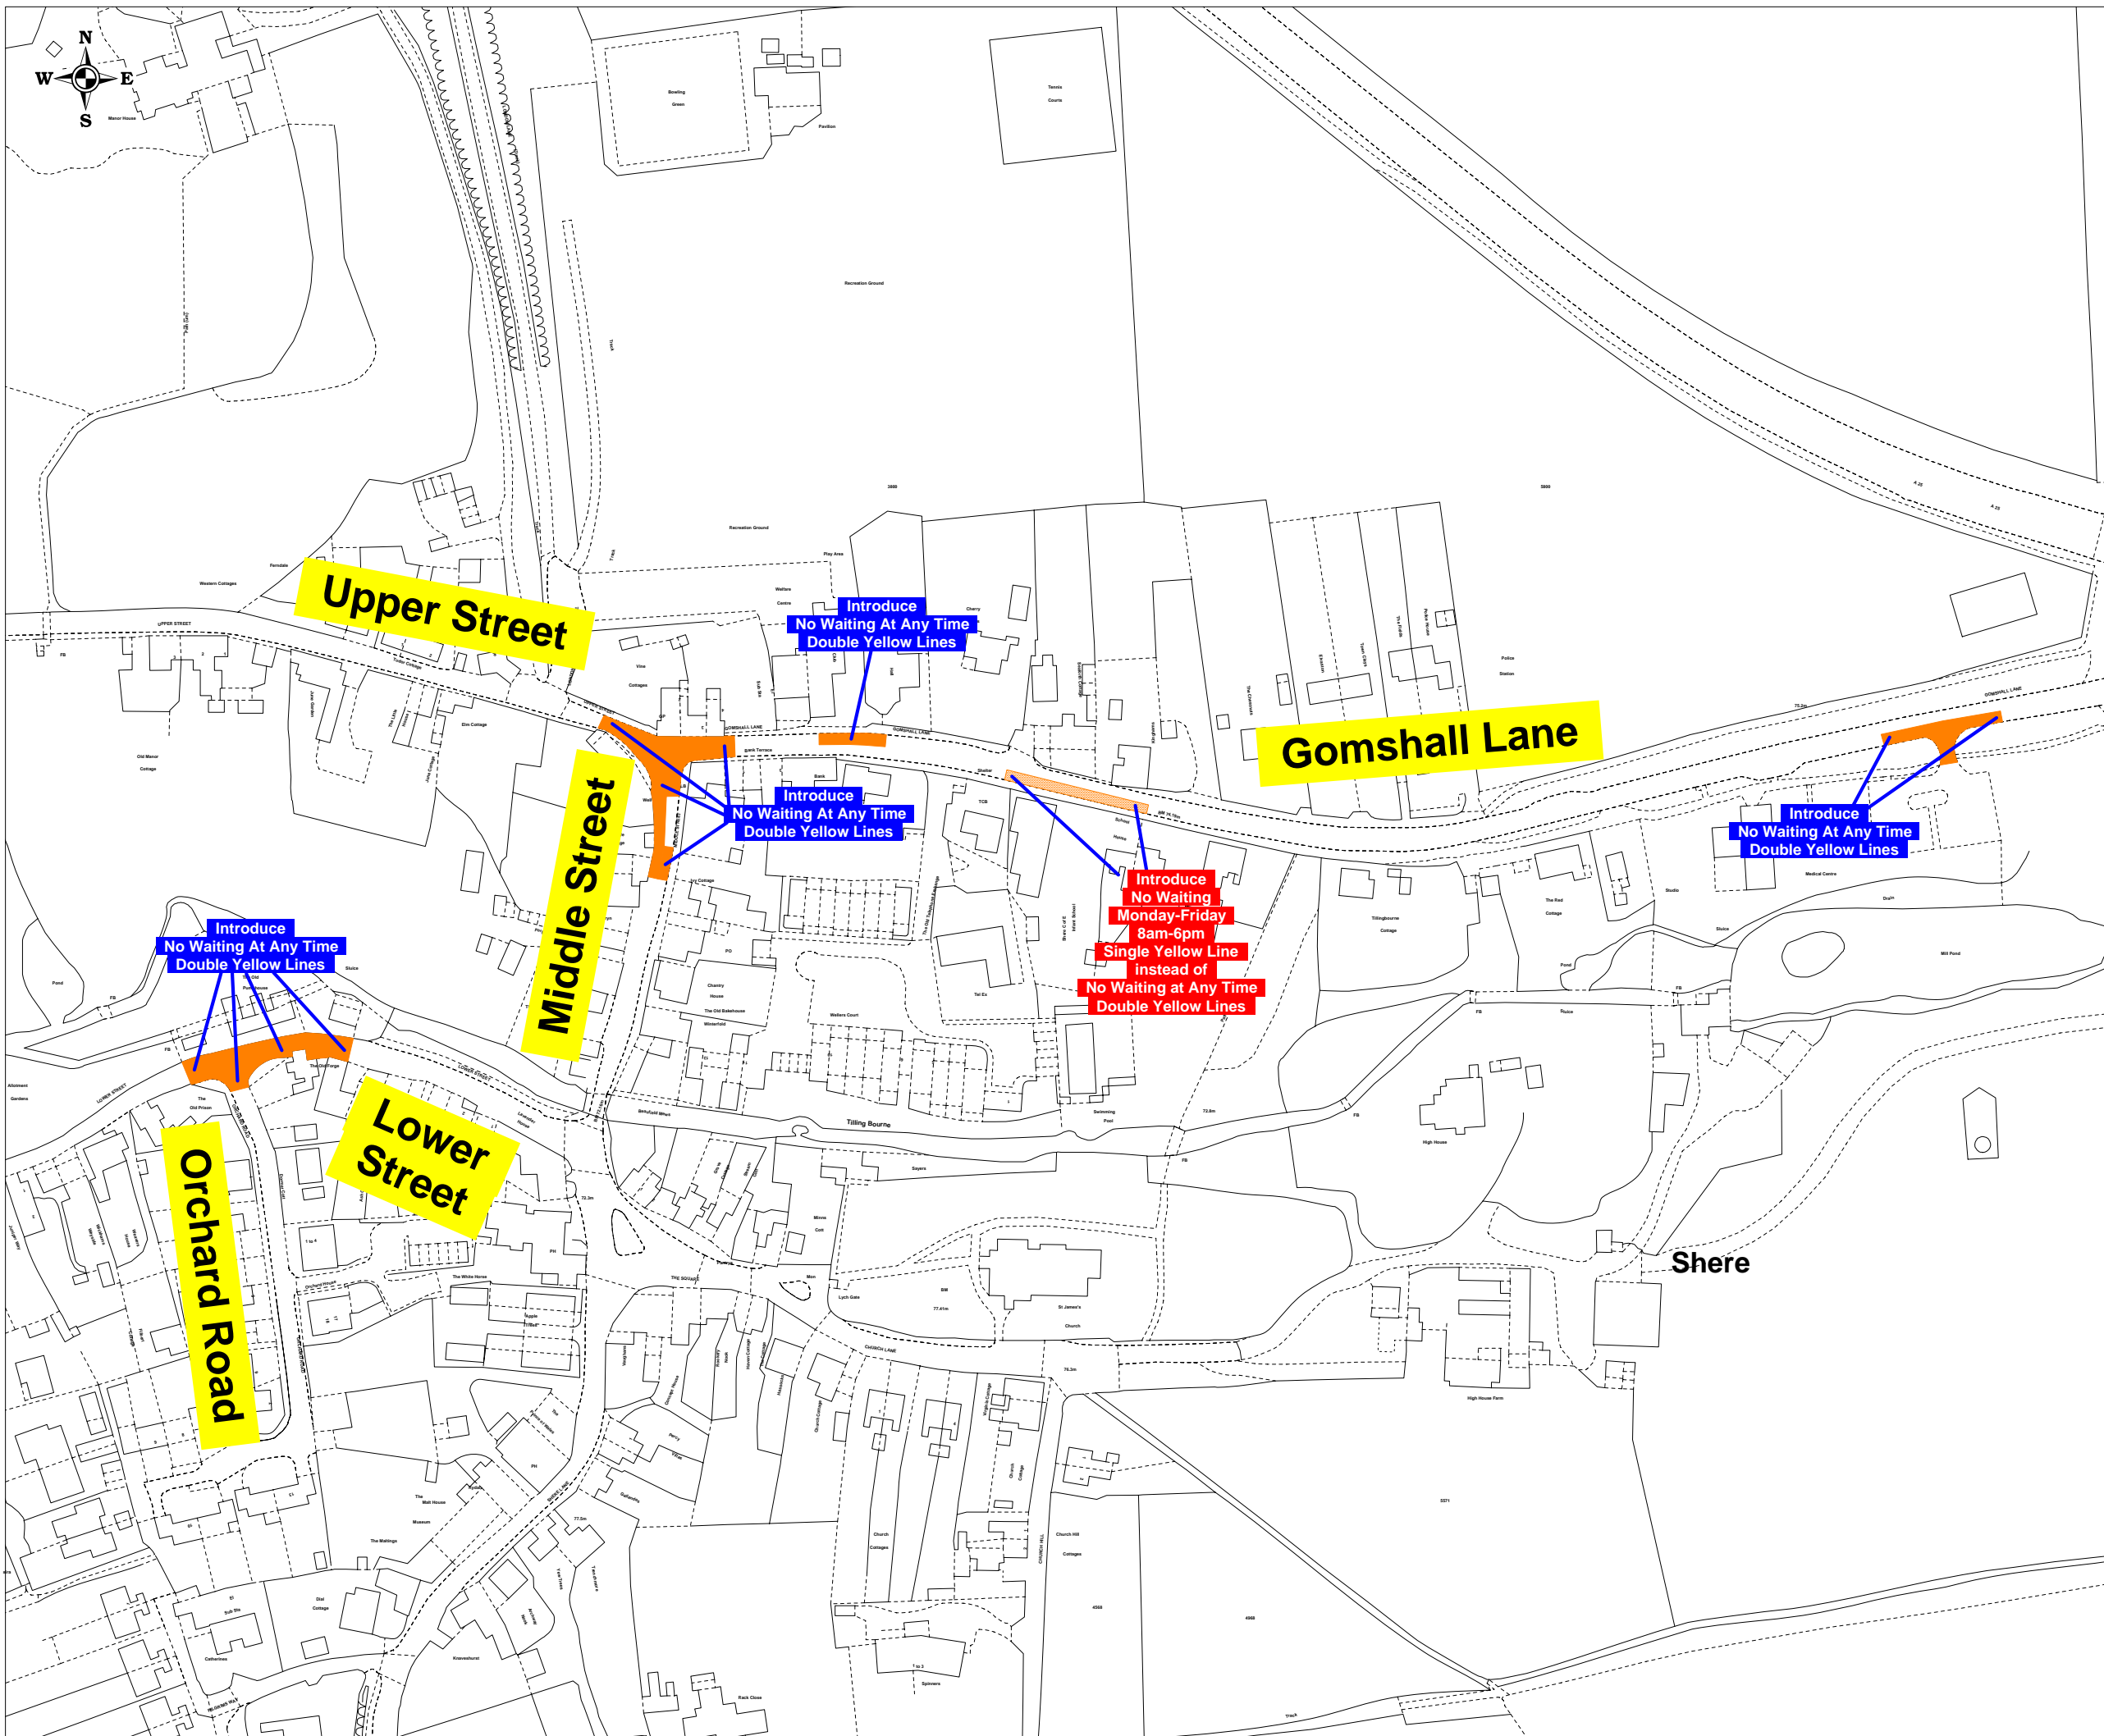

Reproduced from Ordnance Survey Material.  
 HMSO Crown Copyright. All rights reserved.  
 Guildford Borough Council  
 Licence No: 100019625, 2011

DRAWING TITLE  
 Guildford On-Street Parking Review  
 Ad-Hoc Changes to be Made  
 Various Roads, Shere

SCALE	1 : 1750 at A3
DATE	01/03/2012
DRAWING No.	GBC/APH/ShereVariouRevAMADE
DRAWN BY	ANDREW HARKIN